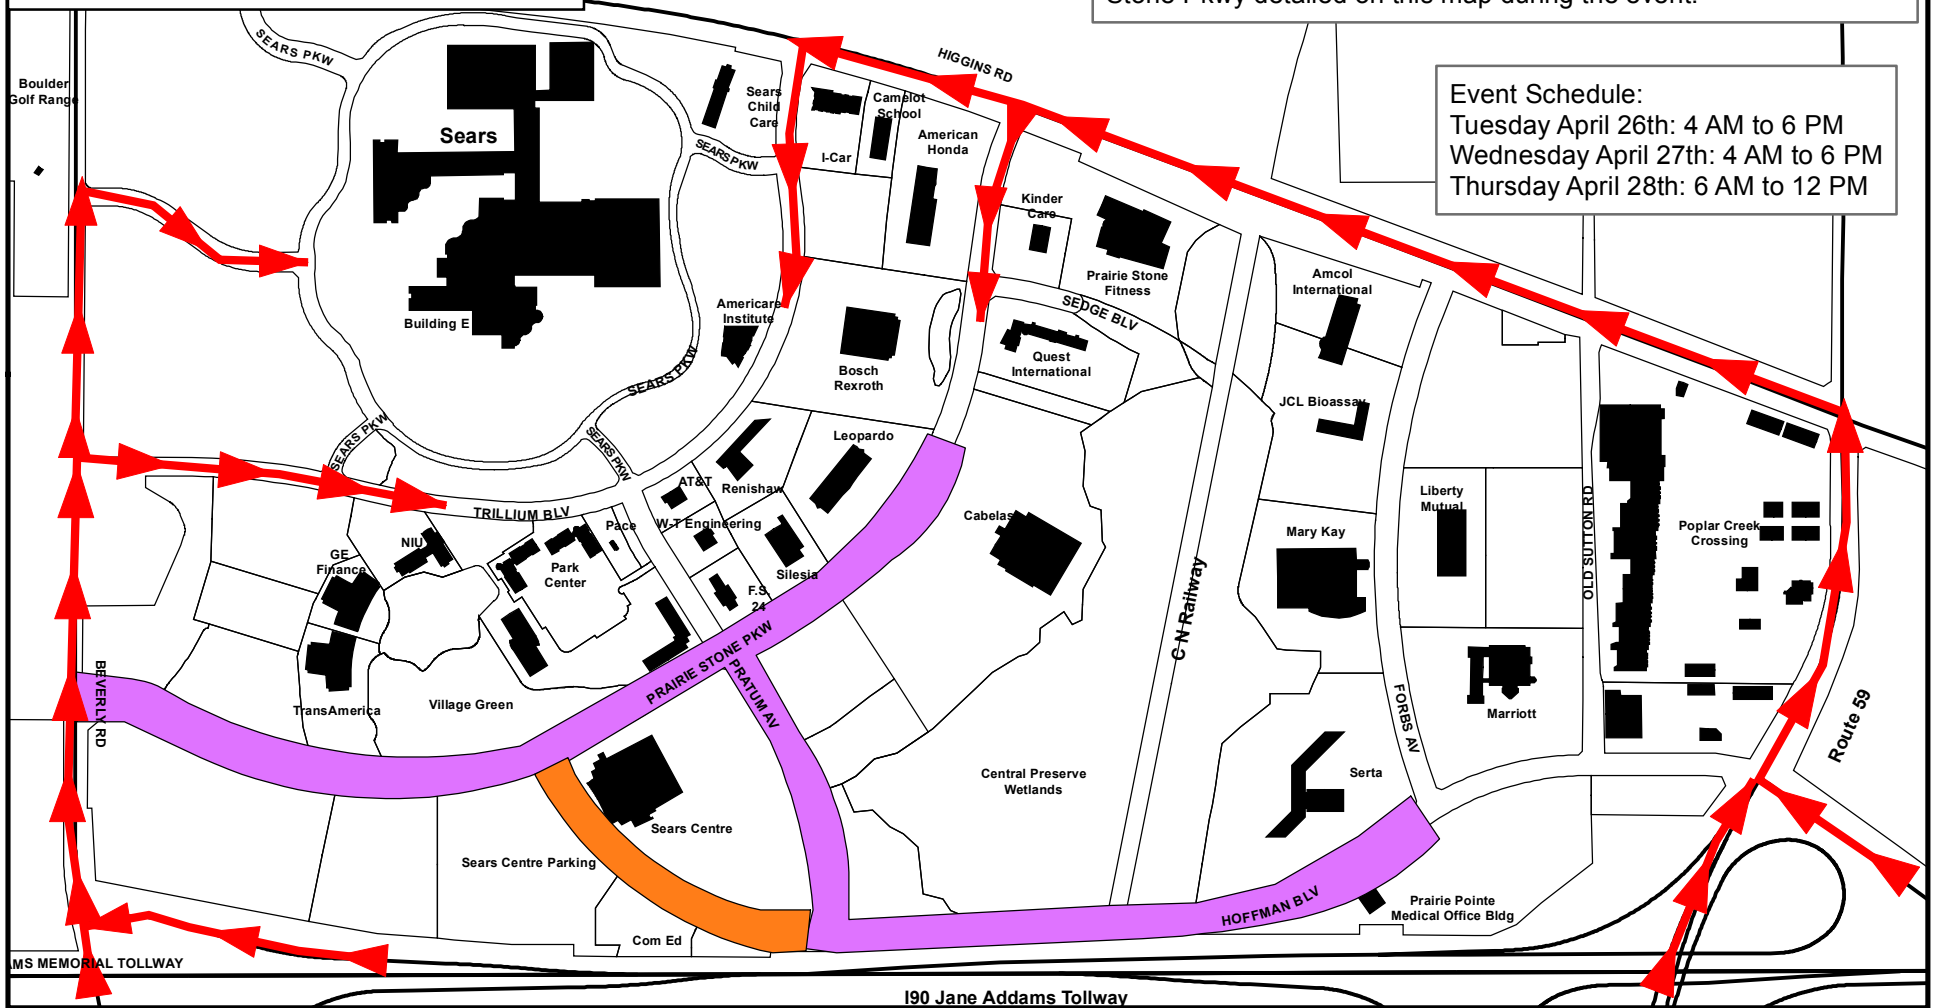

Sears Centre X-Factor Event - Prairie Stone Road Impacts

Legend

-  Recommended Alternate Routes
-  Heavy Congestion for X-Factor
-  Road Closed for X-Factor

The Sears Centre will be holding auditions for the X-Factor TV show from Tuesday April 26th to Thursday April 28th. We expect a large number of attendees during this period which may create congestion on sections of Hoffman Blvd and Prairie Stone Pkwy. The section of Hoffman Blvd from Prairie Stone Pkwy to Pratum Ave will also be closed during this period. We would advise you to avoid sections of Hoffman Blvd and Prairie Stone Pkwy detailed on this map during the event.

Event Schedule:
 Tuesday April 26th: 4 AM to 6 PM
 Wednesday April 27th: 4 AM to 6 PM
 Thursday April 28th: 6 AM to 12 PM

1 inch = 1,000 feet

Transportation and Engineering Division
 Village of Hoffman Estates