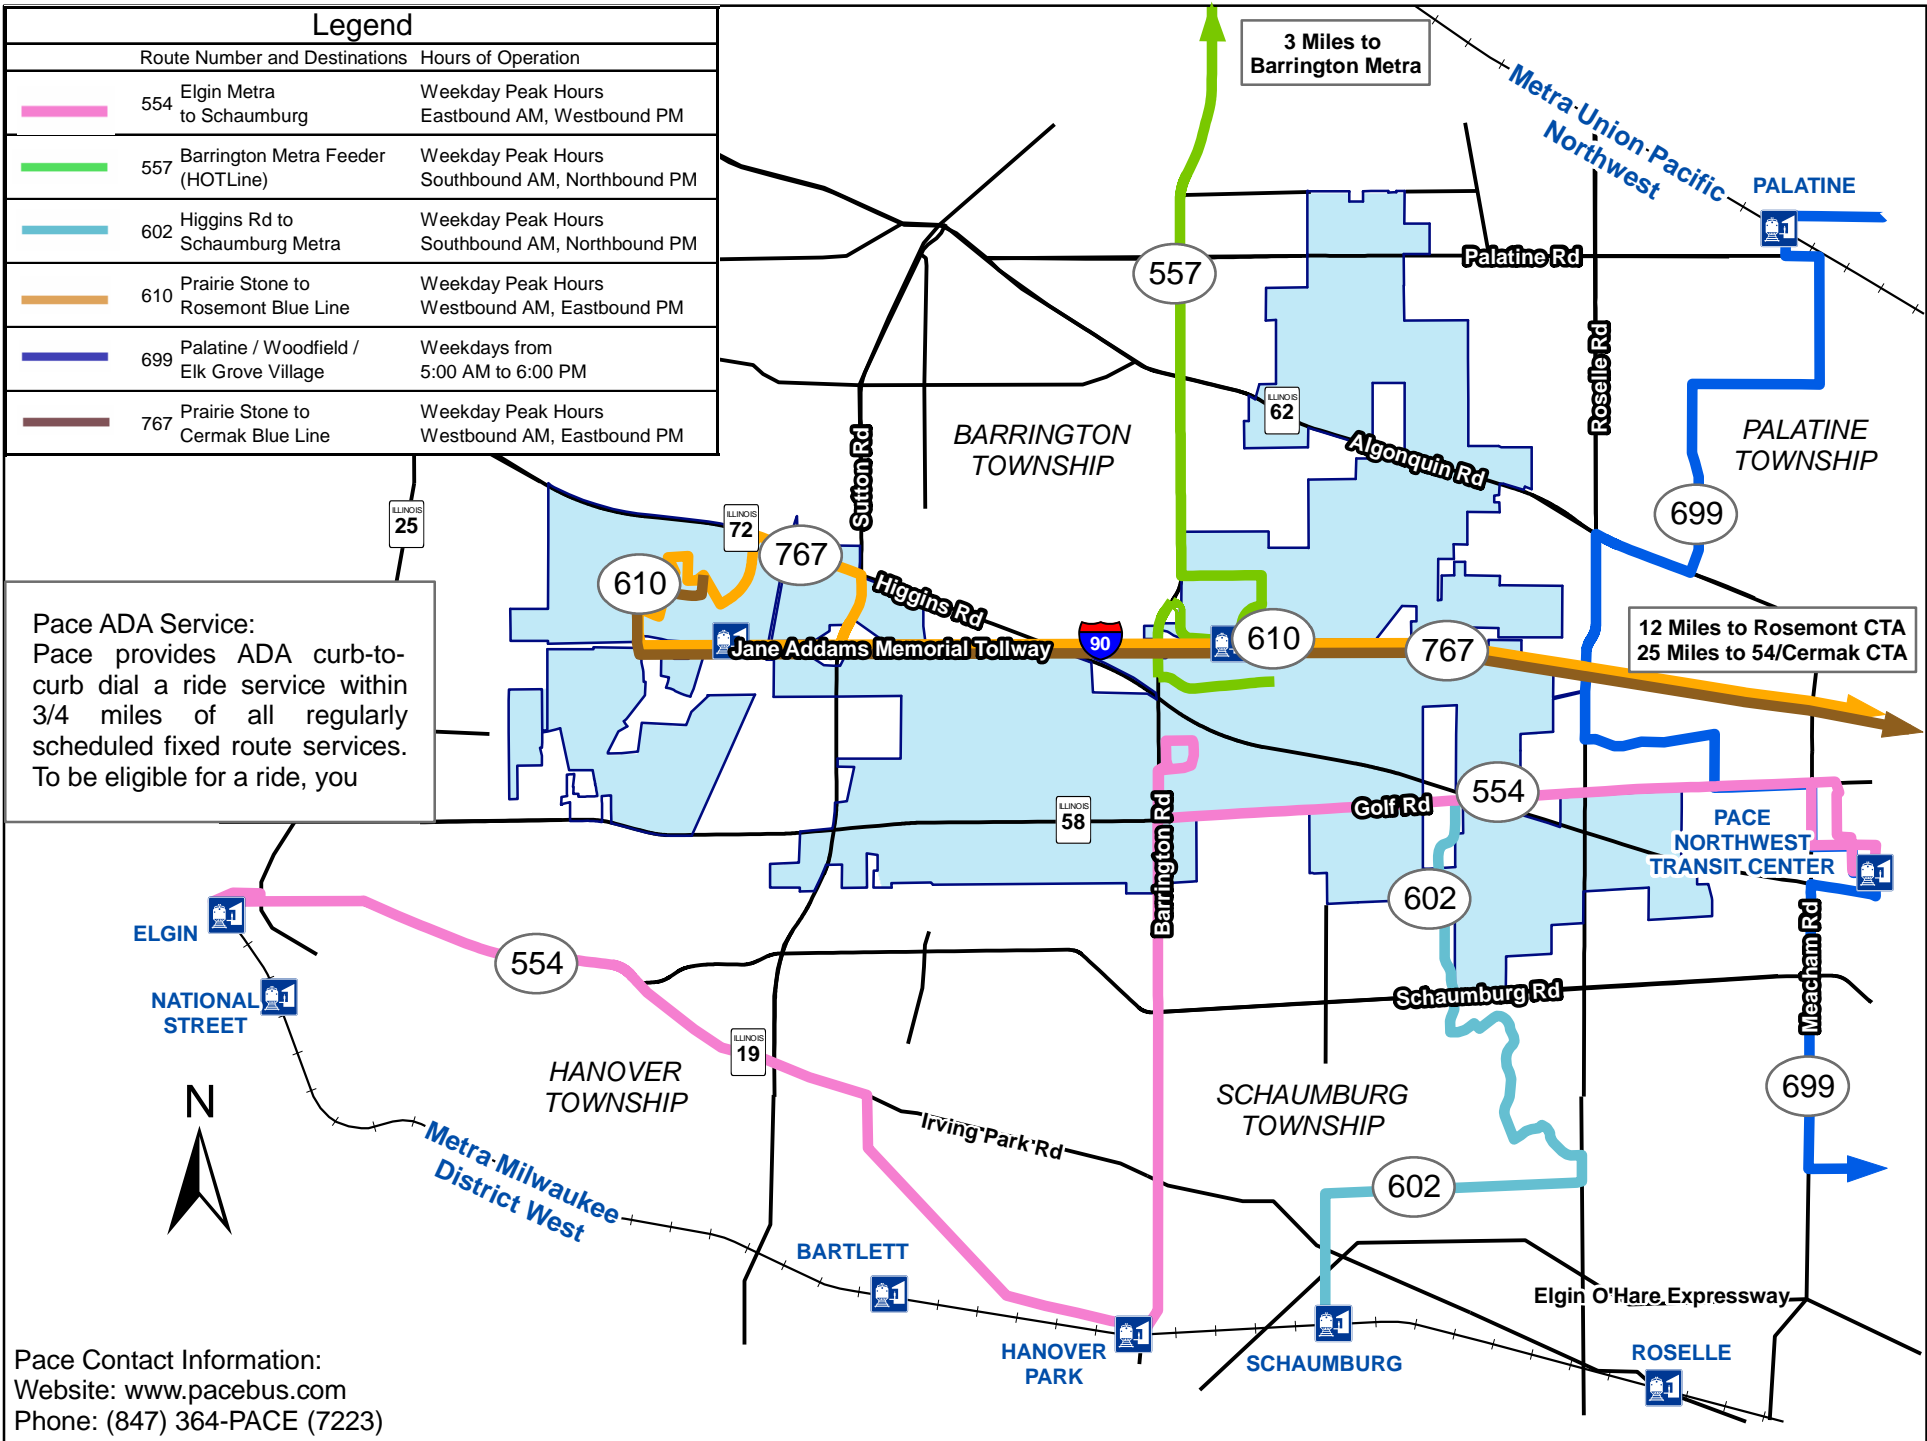

Legend		
Route Number and Destinations	Hours of Operation	
 554 Elgin Metra to Schaumburg	Weekday Peak Hours Eastbound AM, Westbound PM	
 557 Barrington Metra Feeder (HOTLine)	Weekday Peak Hours Southbound AM, Northbound PM	
 602 Higgins Rd to Schaumburg Metra	Weekday Peak Hours Southbound AM, Northbound PM	
 610 Prairie Stone to Rosemont Blue Line	Weekday Peak Hours Westbound AM, Eastbound PM	
 699 Palatine / Woodfield / Elk Grove Village	Weekdays from 5:00 AM to 6:00 PM	
 767 Prairie Stone to Cermak Blue Line	Weekday Peak Hours Westbound AM, Eastbound PM	

Pace ADA Service:  
Pace provides ADA curb-to-curb dial a ride service within 3/4 miles of all regularly scheduled fixed route services. To be eligible for a ride, you

Pace Contact Information:  
Website: [www.pacebus.com](http://www.pacebus.com)  
Phone: (847) 364-PACE (7223)