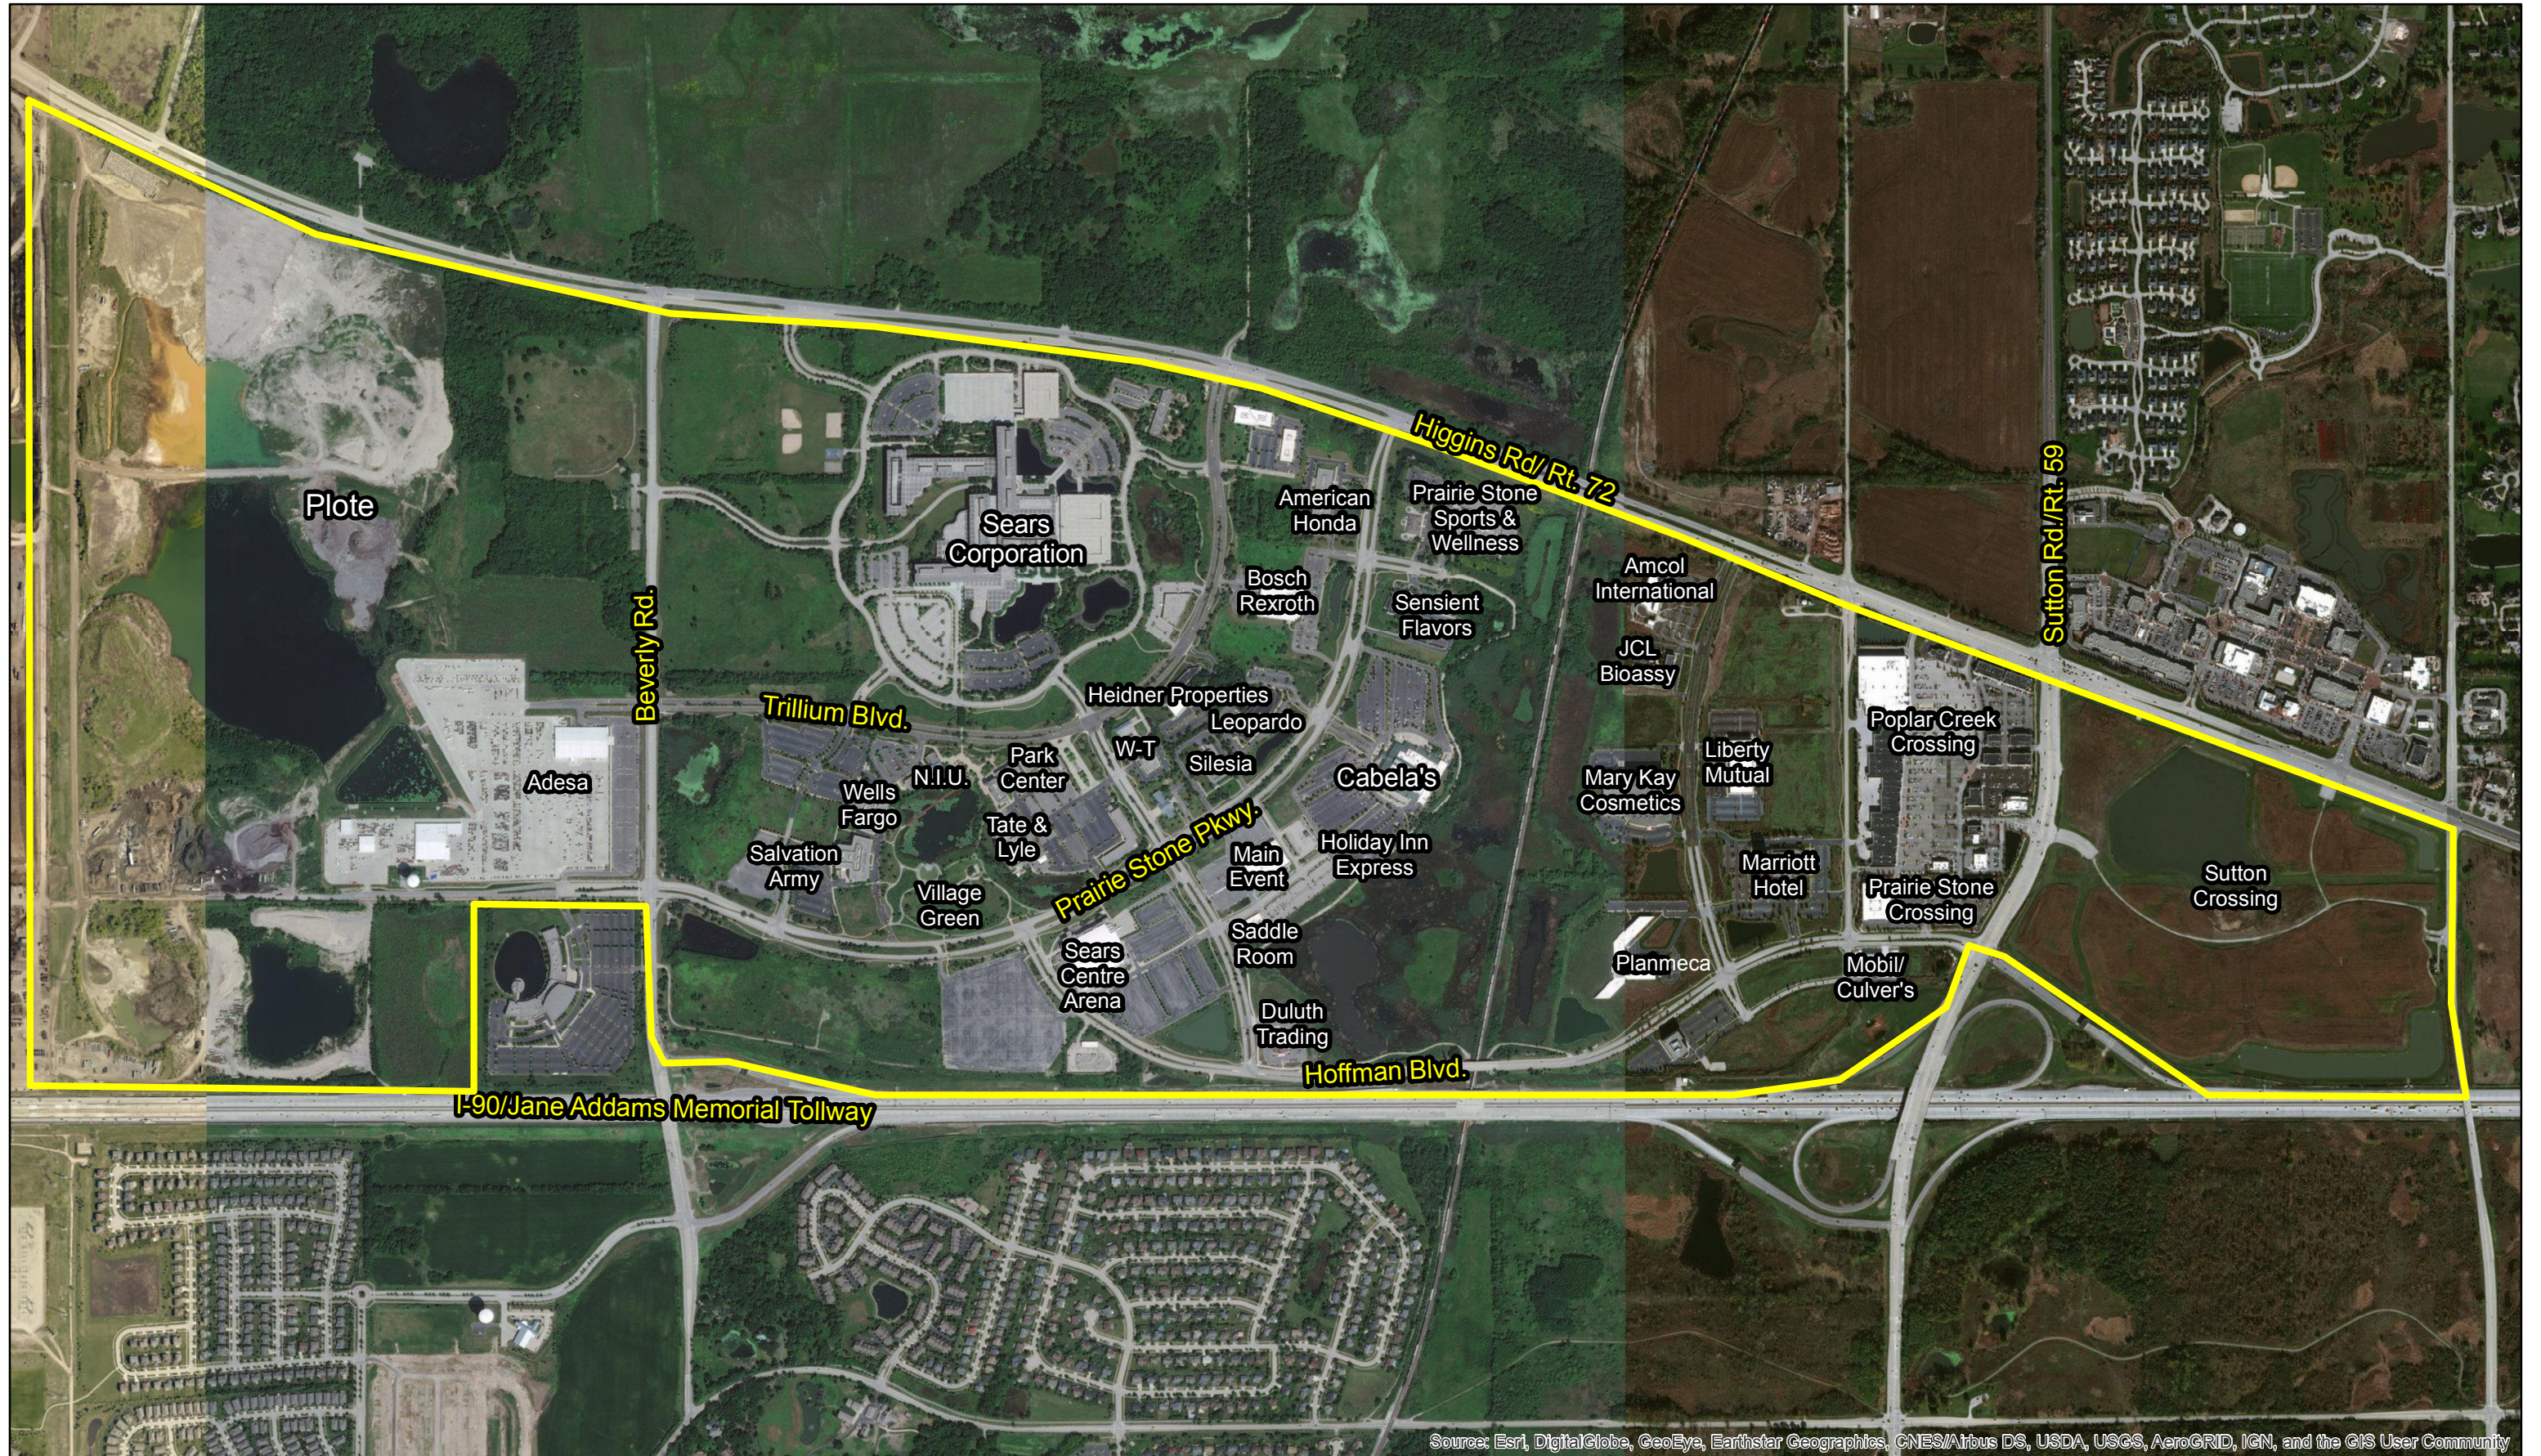

West Hoffman Estates Enterprise Zone

0 0.1 0.2 0.4 Miles

Village of Hoffman Estates
Development Services Department
January 1, 2020