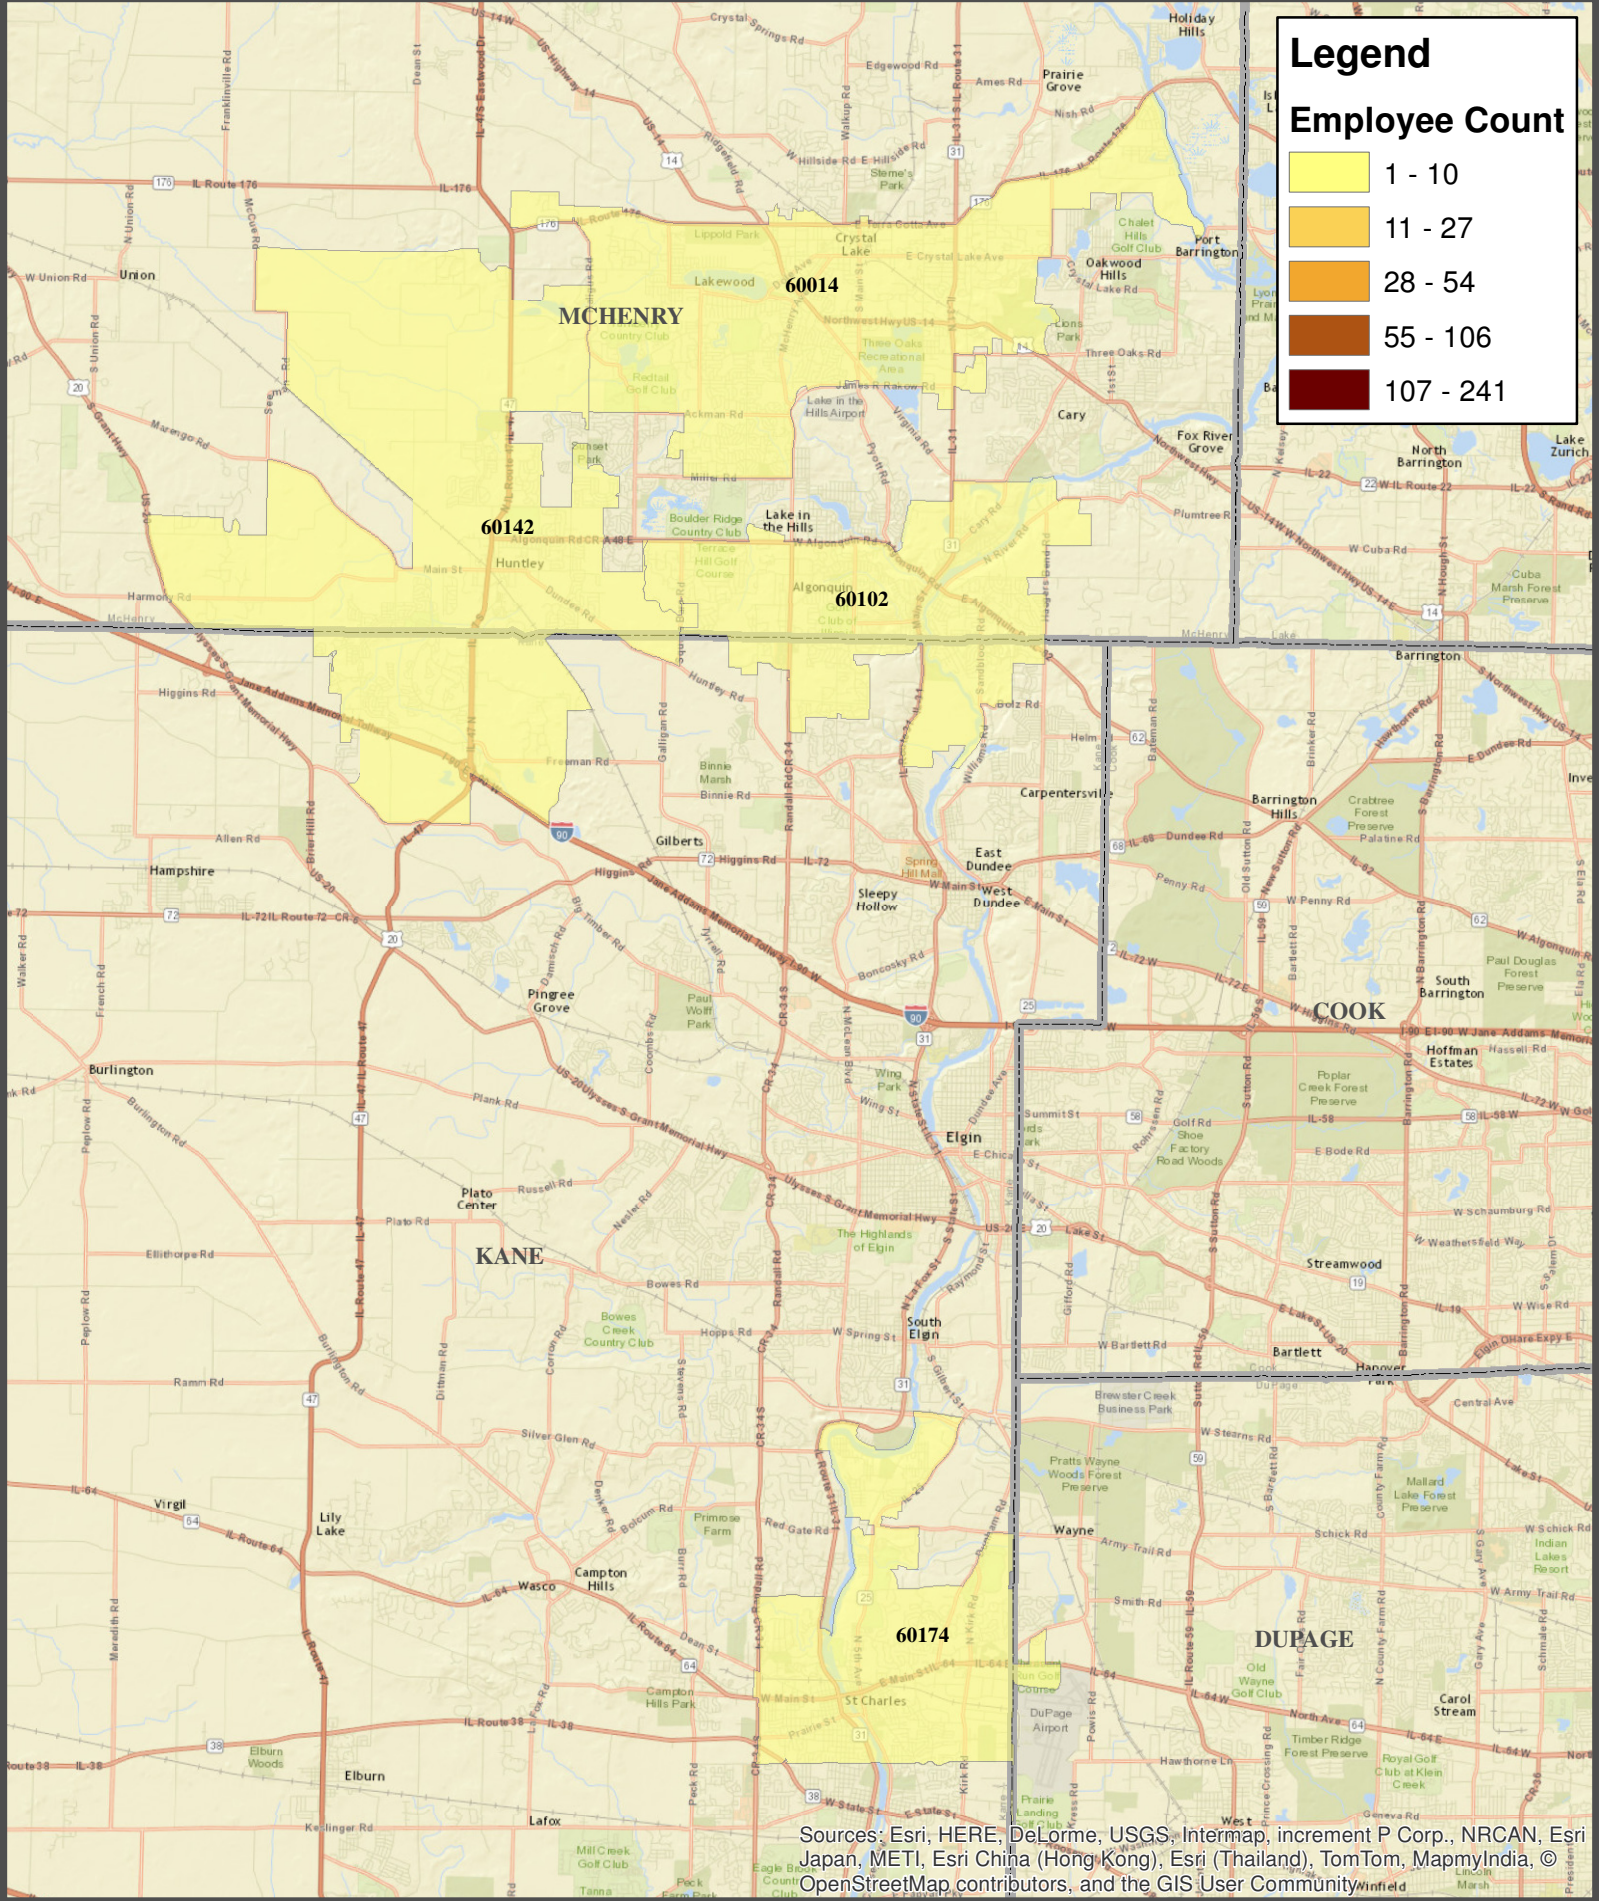

Legend

Employee Count

	1 - 10
	11 - 27
	28 - 54
	55 - 106
	107 - 241

Sources: Esri, HERE, DeLorme, USGS, Intermap, increment P Corp., NRCAN, Esri Japan, METI, Esri China (Hong Kong), Esri (Thailand), TomTom, MapmyIndia, © OpenStreetMap contributors, and the GIS User Community

Hoffman Estates: Amer Honda Zips